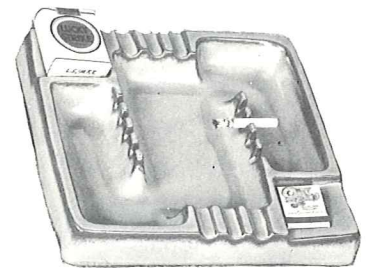

452—7" FREE FORM—1.50

T8—7" FISH—1.25

F203—13½" TEAR DROP—3.00

223—6" CLOVER LEAF—1.25

489—10" ASH TRAY WITH SAFETY REST—2.50

466—7" FREE FORM—1.25

453—7" ARROW HEAD—1.25

474—4" ROUND—1.00

1L—LIGHTER—3.00

469—SAFETY ASHTRAY—1.00

34M—REFRESHMENT AND ASHTRAY ON WROUGHT IRON STAND WITH MAGAZINE RACK—15.00

464—10½" SQUARE—5.00

488—7" TRAY—1.50

30T—10" ROUND ASH TRAY—4.00
30—WITHOUT HANDLE—3.00