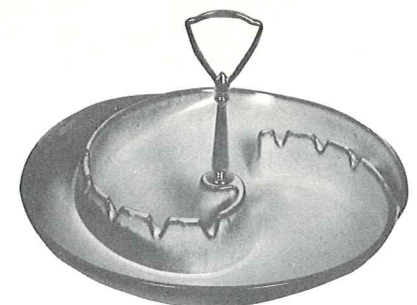

452—7" FREE FORM—1.50

T8—7" FISH—1.25

F203—13½" TEAR DROP—3.00

223—6" CLOVER LEAF—1.25

489—10" ASH TRAY WITH SAFETY REST—2.50

466—7" FREE FORM—1.25

453—7" ARROW HEAD—1.25

474—4" ROUND—1.00

1L—LIGHTER—3.00

469—SAFETY ASHTRAY—1.00

34M—REFRESHMENT AND ASHTRAY ON WROUGHT IRON STAND WITH MAGAZINE RACK—15.00

464—10½" SQUARE—5.00

488—7" TRAY—1.50

30T—10" ROUND ASH TRAY—4.00
30—WITHOUT HANDLE—3.00