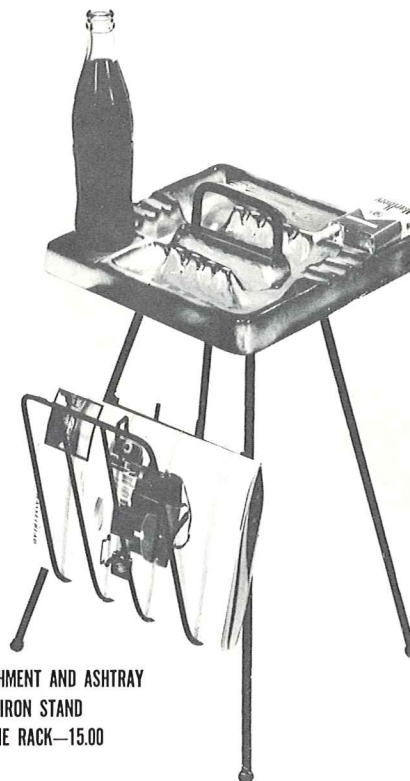

452—7" FREE FORM—1.50

T8—7" FISH—1.25

F203—13½" TEAR DROP—3.00

223—6" CLOVER LEAF—1.25

489—10" ASH TRAY WITH SAFETY REST—2.50

466—7" FREE FORM—1.25

453—7" ARROW HEAD—1.25

474—4" ROUND—1.00

1L—LIGHTER—3.00

469—SAFETY ASHTRAY—1.00

34M—REFRESHMENT AND ASHTRAY ON WROUGHT IRON STAND WITH MAGAZINE RACK—15.00

464—10½" SQUARE—5.00

488—7" TRAY—1.50

30T—10" ROUND ASH TRAY—4.00
30—WITHOUT HANDLE—3.00